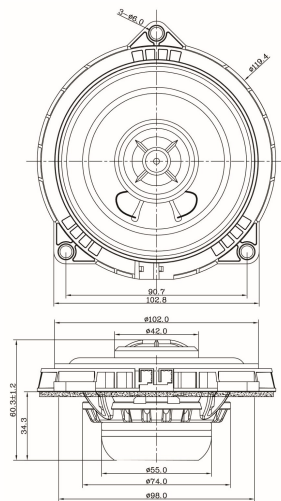

BM4喇叭技術參數:

型號	BM4
阻抗 (Ω)	4Ω
頻率響應 (Hz)	90-24KHz
額定功率 (W)	30W
最大功率 (W)	60W
靈敏度 (dB 1W/1M)	88dB
Qms	2.34
Qes	0.30
Qts	0.26
Mms	6.95G
Vas	4.97L
Weight	0.372KG
MountingDepth	36.0MM
MountingDiameter	98.0MM