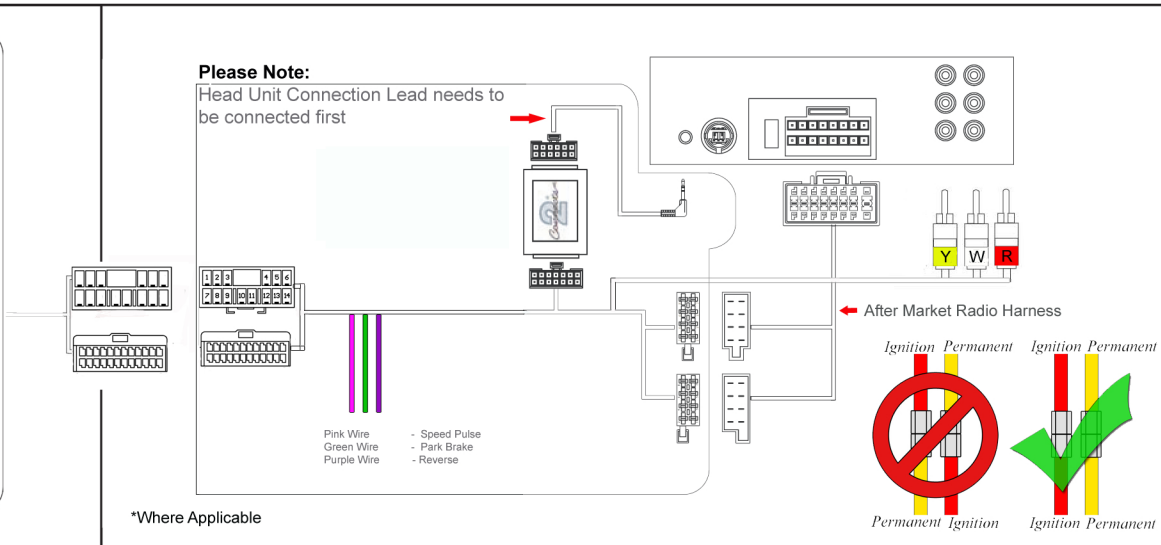

# Installation Guide

Part No: CTSSU003.2 Subaru Steering Wheel Control Interface

## Steering Wheel Control Functions

\* Note All Dates are guide lines only as specifications of vehicles change