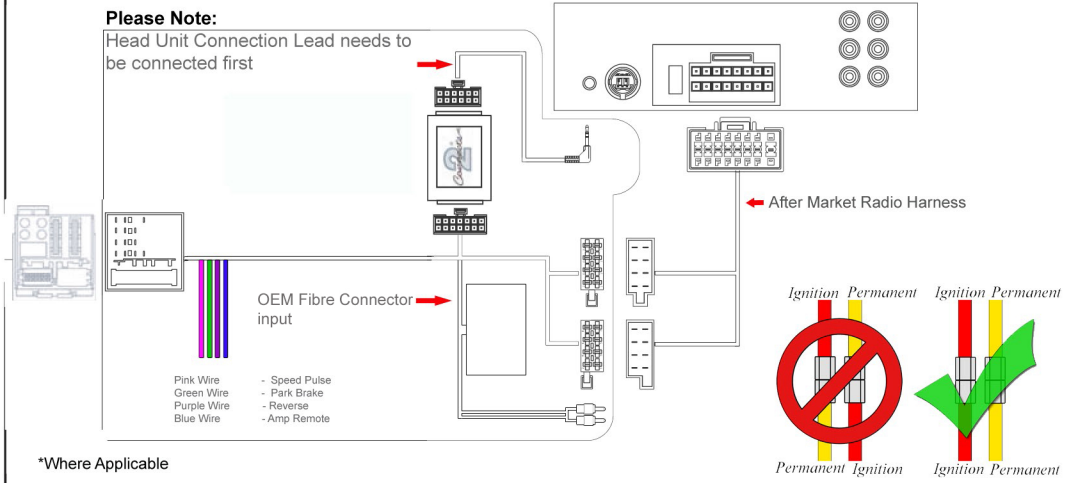

Installation Guide

Part No: CTSP0004.2 Porsche Can-Bus Steering Wheel Control Interface

Vehicle Compatibility:

Porsche Cayenne

2007 - 2010

Vehicles with Quadlock Connector

Steering Wheel Control Functions

* Note All Dates are guide lines only as specifications of vehicles change