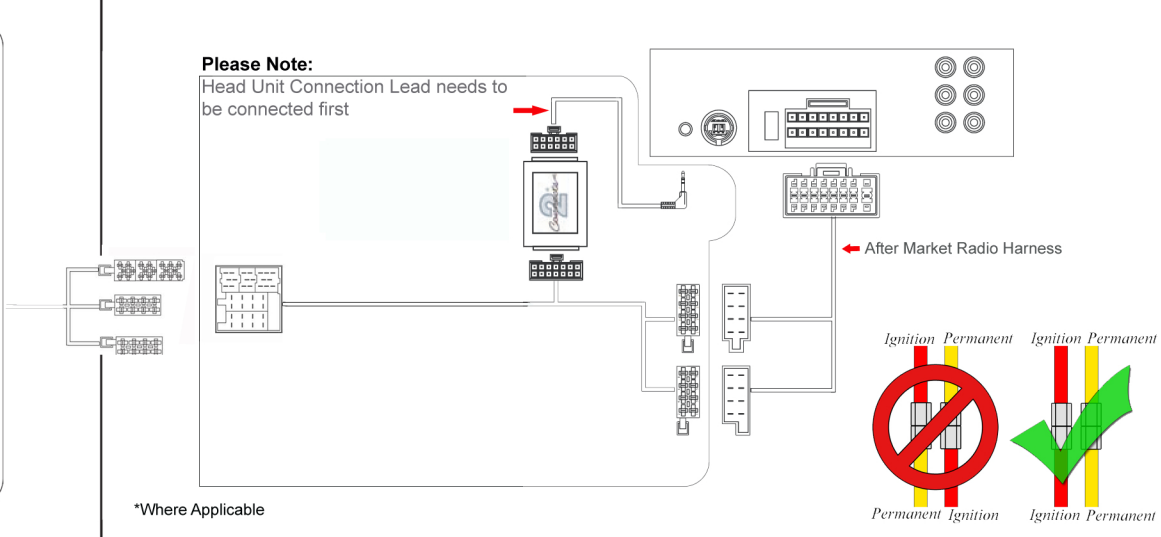

Installation Guide

Part No: CTSPG012.2 Peugeot Steering Wheel Control Interface

Vehicle Compatibility:

Vehicles with 8 function steering wheel

- Boxer
- 806
- Expert
- 1996 - 2002

2 Wire resistive system

Steering Wheel Control Functions