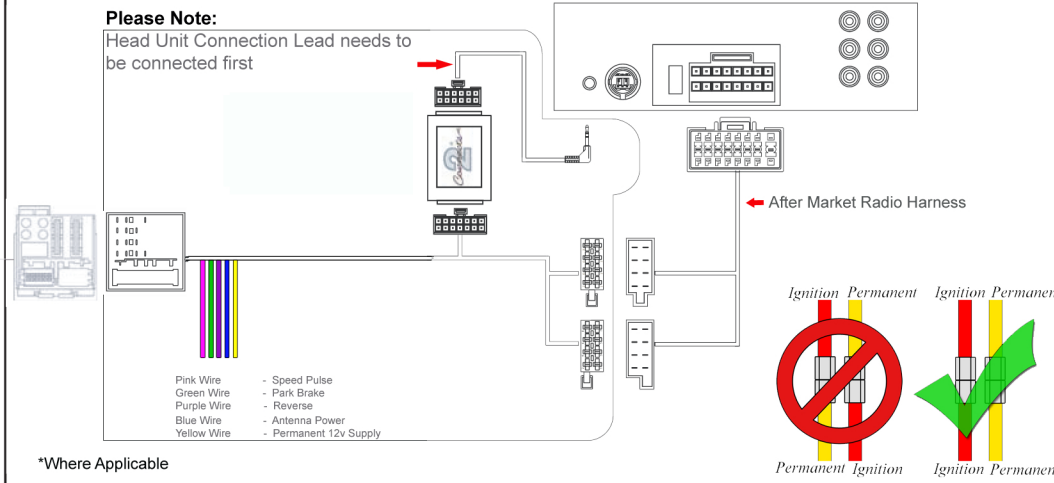

Installation Guide

Part No: CTSMC005.2 Mercedes Benz Can-Bus Steering Wheel Control

Vehicle Compatibility:

Mercedes Benz

C Class W204 2007 >

Audio 20, Non Amplified

Steering Wheel Control Functions

* Note All Dates are guide lines only as specifications of vehicles change